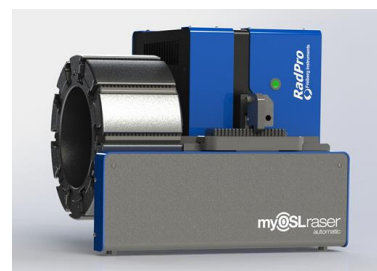

automatic myOSLraser